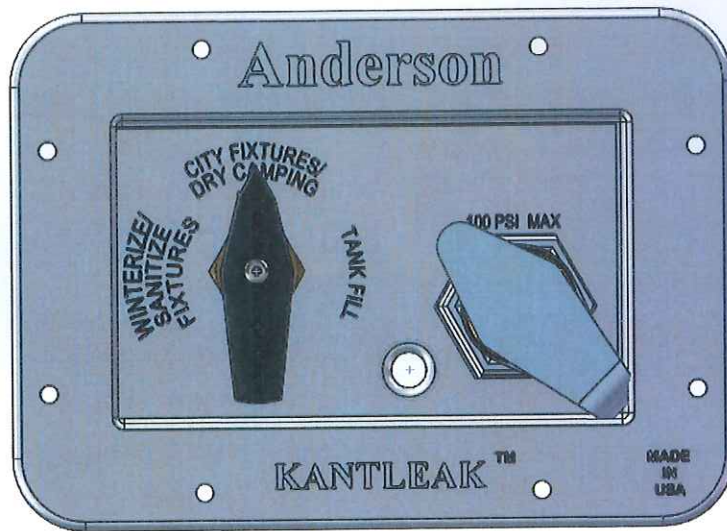

# ABCO

An Anderson Brass Company **Since 1931**

THIS IS A 200RV

200RV HAS BEEN REPLACED BY THE MANRV101RF

THE PLUMBING /CONNECTION ON THE BACK OF THE VALVE IS THE SAME

PLEASE SCAN THE WARRANTY TAG (QR CODE) OR CALL 1-800-476-9876 ABOUT YOUR WARRANTY

MANRV101-RF