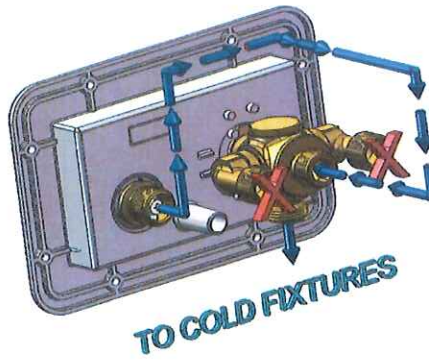

TO RUN FIXTURE FROM PRESSURIZED CITY WATER