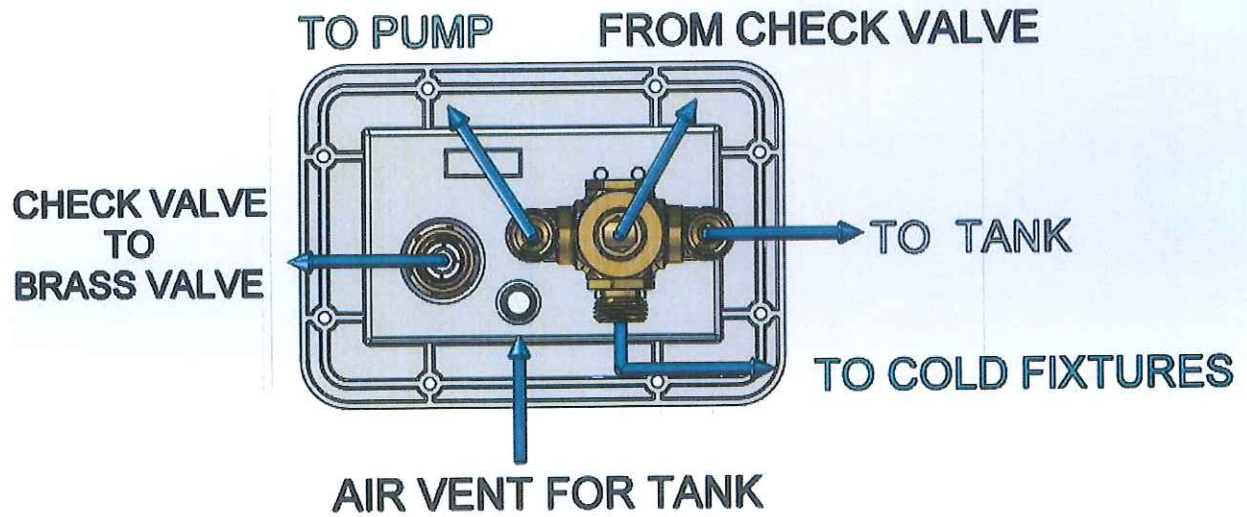

# ABCO

An Anderson Brass Company **Since 1931**

THIS IS A 200RV

200RV HAS BEEN REPLACED BY THE MANRV101RF

THE PLUMBING /CONNECTION ON THE BACK OF THE VALVE IS THE SAME

PLEASE SCAN THE WARRANTY TAG (QR CODE) OR CALL 1-800-476-9876 ABOUT YOUR WARRANTY

## TO RUN COLD FIXTURES FROM STORAGE TANK (VIA RV PUMP)

## TO RUN FIXTURE FROM PRESSURIZED CITY WATER