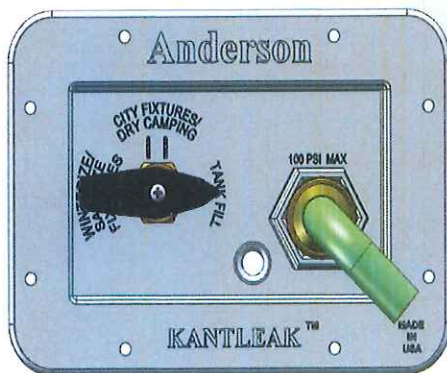

TO FILL STORAGE TANK FROM PRESSURIZED CITY WATER