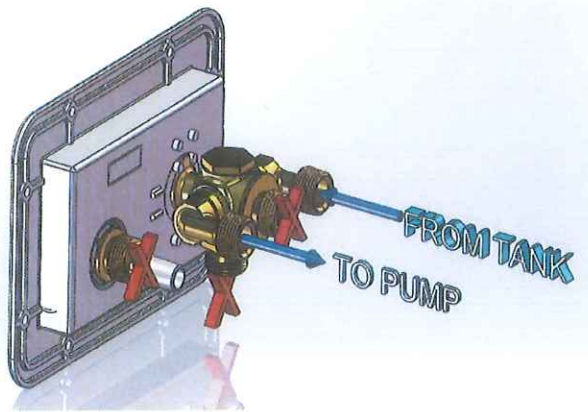

# ABCO

An Anderson Brass Company **Since 1931**

THIS IS A 200RV

200RV HAS BEEN REPLACED BY THE MANRV101RF

THE PLUMBING /CONNECTION ON THE BACK OF THE VALVE IS THE SAME

PLEASE SCAN THE WARRANTY TAG (QR CODE) OR CALL 1-800-476-9876 ABOUT YOUR WARRANTY

## TO RUN COLD FIXTURES FROM STORAGE TANK (VIA RV PUMP)