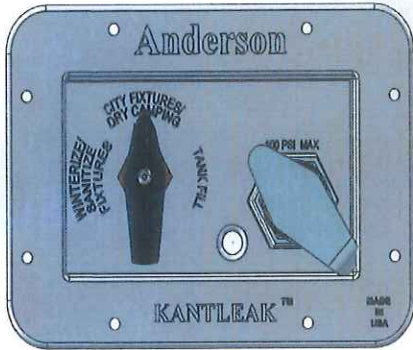

TO RUN COLD FIXTURES FROM STORAGE TANK (VIA RV PUMP)