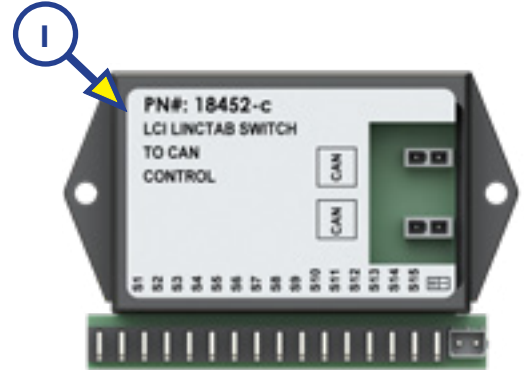

## ELECTRONICS

Callout	Part #	Description
A	318708	7" Tablet
B	318750	Wall Mount Docking Station
C	345081	Digital Switch, Touch Screen Wall Mount Switch

Callout	Part #	Description
D	406345	5" OneControl® Touch Panel
	406347	7" OneControl® Touch Panel
E	644577	OneControl® Touch Panel Mounting Bracket

Callout	Part #	Description
F	365207	Wifi Hub
G	378610	Range Extender
H	406343	Wifi Hub/Range Extender
I	351138	Smart Switch
J	344920	5 Function Receiver with Selectable Fuses
	344922	5 Function Receiver with Selectable Fuses and Hydraulic
	344921	8 Function Receiver with Selectable Fuses
	344923	8 Function Receiver with Selectable Fuses and Hydraulic
K	318751	Lighting Control Module

Callout	Part #	Description
L	331111	Canbus Data Harness - 2'
	331113	Canbus Data Harness - 5'
	331114	Canbus Data Harness - 10'
	331116	Canbus Data Harness - 20'
	331117	Canbus Data Harness - 30'
	351071	Canbus Data Harness - 50'
M	329080	Canbus Power Connector
N	333041	Canbus Terminating Resistor