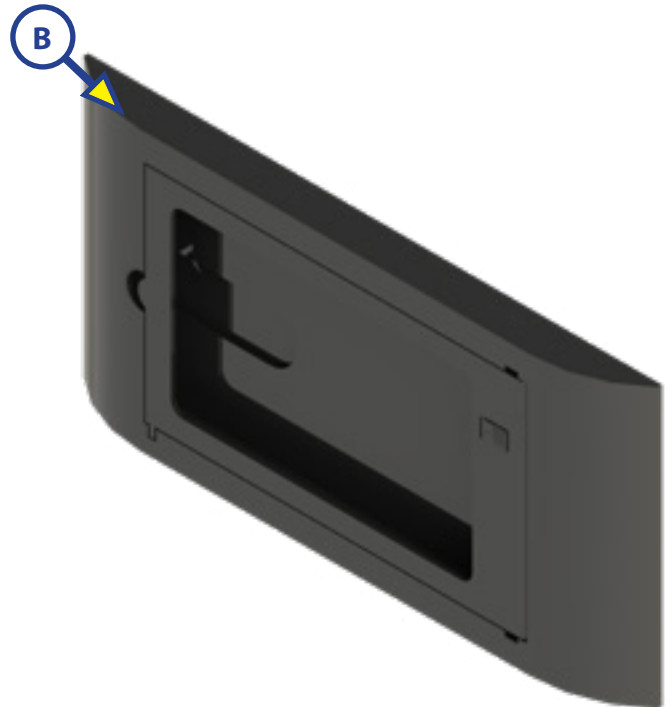

## ELECTRONICS

Callout	Part #	Description
A	318708	7" Tablet
B	318750	Wall Mount Docking Station
C	345081	Digital Switch, Touch Screen Wall Mount Switch

Callout	Part #	Description
D	406345	5" OneControl® Touch Panel
	406347	7" OneControl® Touch Panel
E	644577	OneControl® Touch Panel Mounting Bracket

Callout	Part #	Description
F	365207	Wifi Hub
G	378610	Range Extender
H	406343	Wifi Hub/Range Extender
I	351138	Smart Switch
J	344920	5 Function Receiver with Selectable Fuses
	344922	5 Function Receiver with Selectable Fuses and Hydraulic
	344921	8 Function Receiver with Selectable Fuses
	344923	8 Function Receiver with Selectable Fuses and Hydraulic
K	318751	Lighting Control Module

Callout	Part #	Description
L	331111	Canbus Data Harness - 2'
	331113	Canbus Data Harness - 5'
	331114	Canbus Data Harness - 10'
	331116	Canbus Data Harness - 20'
	331117	Canbus Data Harness - 30'
	351071	Canbus Data Harness - 50'
M	329080	Canbus Power Connector
N	333041	Canbus Terminating Resistor