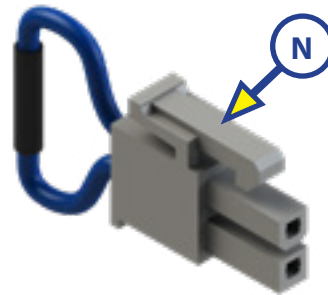

## ELECTRONICS

Callout	Part #	Description
A	318708	7" Tablet
B	318750	Wall Mount Docking Station
C	345081	Digital Switch, Touch Screen Wall Mount Switch

Callout	Part #	Description
D	406345	5" OneControl® Touch Panel
	406347	7" OneControl® Touch Panel
E	644577	OneControl® Touch Panel Mounting Bracket

Callout	Part #	Description
F	365207	Wifi Hub
G	378610	Range Extender
H	406343	Wifi Hub/Range Extender
I	351138	Smart Switch
J	344920	5 Function Receiver with Selectable Fuses
	344922	5 Function Receiver with Selectable Fuses and Hydraulic
	344921	8 Function Receiver with Selectable Fuses
	344923	8 Function Receiver with Selectable Fuses and Hydraulic
K	318751	Lighting Control Module

Callout	Part #	Description
L	331111	Canbus Data Harness - 2'
	331113	Canbus Data Harness - 5'
	331114	Canbus Data Harness - 10'
	331116	Canbus Data Harness - 20'
	331117	Canbus Data Harness - 30'
	351071	Canbus Data Harness - 50'
M	329080	Canbus Power Connector
N	333041	Canbus Terminating Resistor