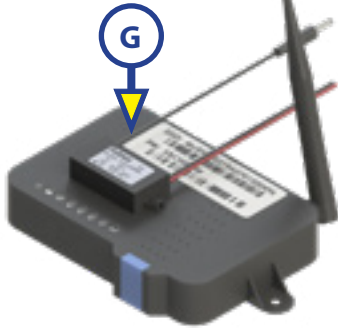

## ELECTRONICS

Callout	Part #	Description
A	318708	7" Tablet
B	318750	Wall Mount Docking Station
C	345081	Digital Switch, Touch Screen Wall Mount Switch

Callout	Part #	Description
D	406345	5" OneControl® Touch Panel
	406347	7" OneControl® Touch Panel
E	644577	OneControl® Touch Panel Mounting Bracket

Callout	Part #	Description
F	365207	Wifi Hub
G	378610	Range Extender
H	406343	Wifi Hub/Range Extender
I	351138	Smart Switch
J	344920	5 Function Receiver with Selectable Fuses
	344922	5 Function Receiver with Selectable Fuses and Hydraulic
	344921	8 Function Receiver with Selectable Fuses
	344923	8 Function Receiver with Selectable Fuses and Hydraulic
K	318751	Lighting Control Module

Callout	Part #	Description
L	331111	Canbus Data Harness - 2'
	331113	Canbus Data Harness - 5'
	331114	Canbus Data Harness - 10'
	331116	Canbus Data Harness - 20'
	331117	Canbus Data Harness - 30'
	351071	Canbus Data Harness - 50'
M	329080	Canbus Power Connector
N	333041	Canbus Terminating Resistor