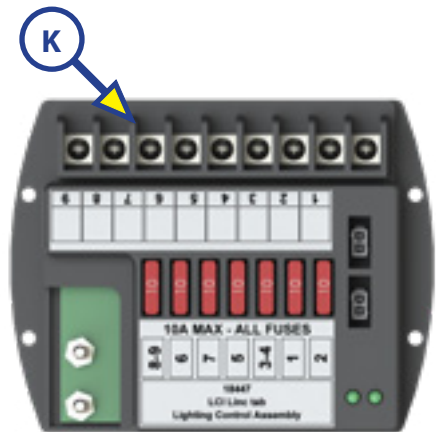

## ELECTRONICS

Callout	Part #	Description
A	318708	7" Tablet
B	318750	Wall Mount Docking Station
C	345081	Digital Switch, Touch Screen Wall Mount Switch

Callout	Part #	Description
D	406345	5" OneControl® Touch Panel
	406347	7" OneControl® Touch Panel
E	644577	OneControl® Touch Panel Mounting Bracket

Callout	Part #	Description
F	365207	Wifi Hub
G	378610	Range Extender
H	406343	Wifi Hub/Range Extender
I	351138	Smart Switch
J	344920	5 Function Receiver with Selectable Fuses
	344922	5 Function Receiver with Selectable Fuses and Hydraulic
	344921	8 Function Receiver with Selectable Fuses
	344923	8 Function Receiver with Selectable Fuses and Hydraulic
K	318751	Lighting Control Module

Callout	Part #	Description
L	331111	Canbus Data Harness - 2'
	331113	Canbus Data Harness - 5'
	331114	Canbus Data Harness - 10'
	331116	Canbus Data Harness - 20'
	331117	Canbus Data Harness - 30'
	351071	Canbus Data Harness - 50'
M	329080	Canbus Power Connector
N	333041	Canbus Terminating Resistor