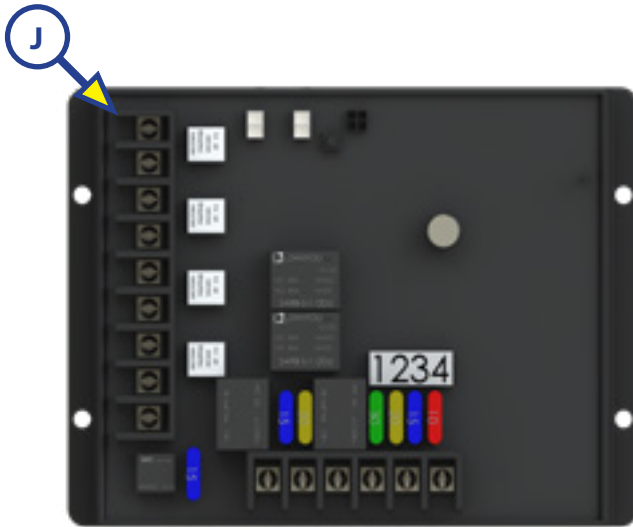

## ELECTRONICS

Callout	Part #	Description
A	318708	7" Tablet
B	318750	Wall Mount Docking Station
C	345081	Digital Switch, Touch Screen Wall Mount Switch

Callout	Part #	Description
D	406345	5" OneControl® Touch Panel
	406347	7" OneControl® Touch Panel
E	644577	OneControl® Touch Panel Mounting Bracket

Callout	Part #	Description
F	365207	Wifi Hub
G	378610	Range Extender
H	406343	Wifi Hub/Range Extender
I	351138	Smart Switch
J	344920	5 Function Receiver with Selectable Fuses
	344922	5 Function Receiver with Selectable Fuses and Hydraulic
	344921	8 Function Receiver with Selectable Fuses
	344923	8 Function Receiver with Selectable Fuses and Hydraulic
K	318751	Lighting Control Module

Callout	Part #	Description
L	331111	Canbus Data Harness - 2'
	331113	Canbus Data Harness - 5'
	331114	Canbus Data Harness - 10'
	331116	Canbus Data Harness - 20'
	331117	Canbus Data Harness - 30'
	351071	Canbus Data Harness - 50'
M	329080	Canbus Power Connector
N	333041	Canbus Terminating Resistor