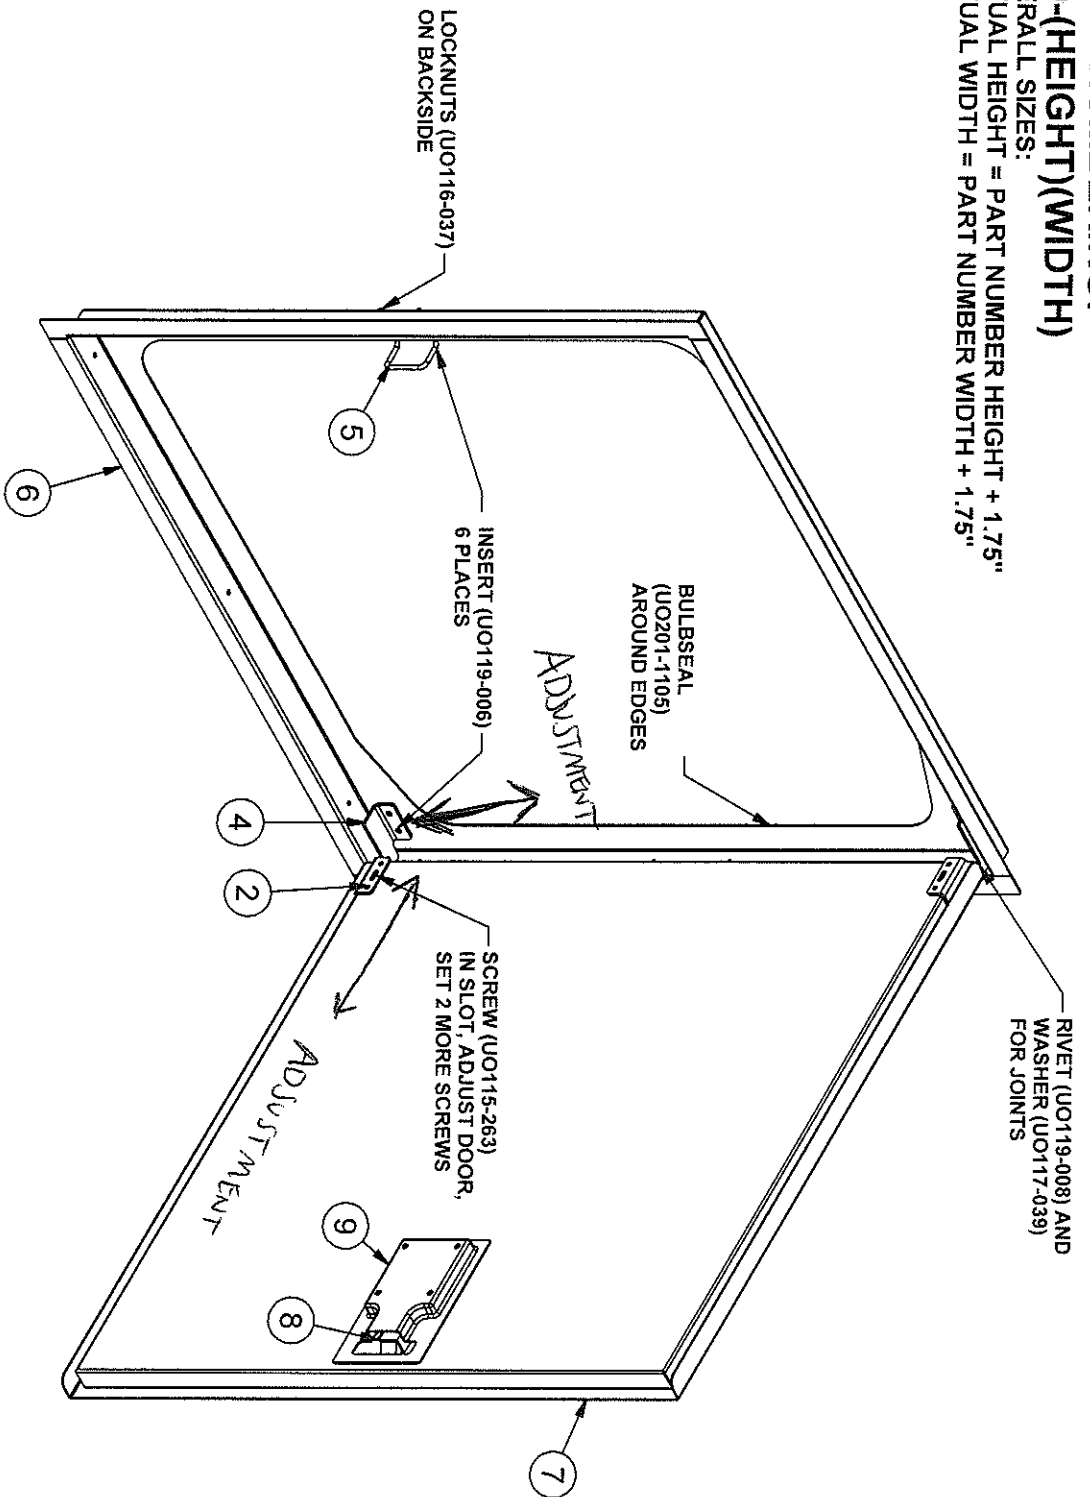

**PART NUMBERING:  
HD-(HEIGHT)(WIDTH)**

OVERALL SIZES:  
ACTUAL HEIGHT = PART NUMBER HEIGHT + 1.75"  
ACTUAL WIDTH = PART NUMBER WIDTH + 1.75"

Parts List

ITEM	QTY	PART NUMBER
1	1	DA209-060L
2	1	DA209-060R
3	1	DA209-061L
4	1	DA209-061R
5	1	DA54-001
6	1	HD-XXXX-A
7	1	HD-XXXX-D
8	1	UO136-213
9	1	UO136-216

DATE	12/31/08	REV	A	ECN #		BENP	INT.
REVISION HISTORY							
REVISED FOR NEW HINGES							
DESCRIPTION							

**MISC**

PREPAINT WHITE

ALL DIMENSIONS ARE TO DIMENSIONS UNLESS OTHERWISE NOTED

TOLERANCES UNLESS OTHERWISE SPECIFIED:

FINISH: PREPAINT WHITE

WARRANTY: 9/24/2008

DATE: 12/31/08

REV: A

ECN #:

BENP

INT.:

WORLDWIDE