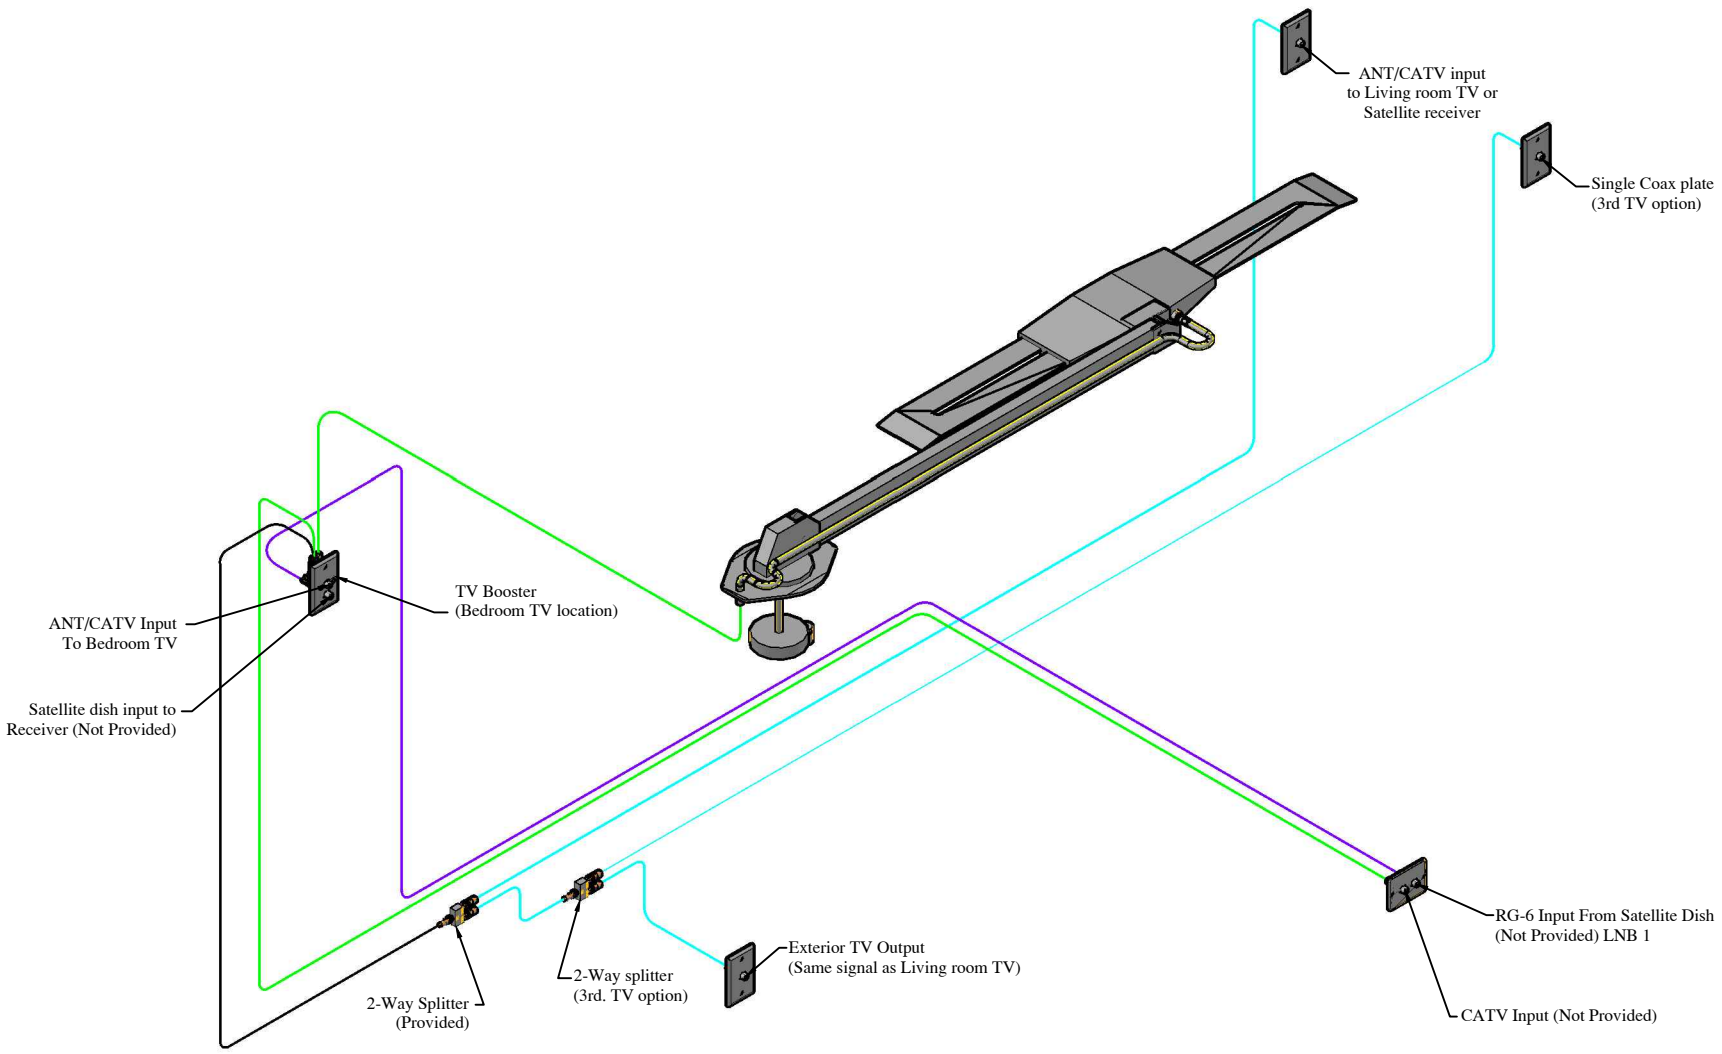

Drawing No.
FEL-10071

Heartland RV LLC claims a copyright and proprietary rights to this document and the information contained herein. It is proprietary information and confidential. This drawing may not be reproduced or given to any unauthorized agent, nor can anything be manufactured with its information without written consent from Heartland RV LLC

TOLERANCE
Decimal: ± 0.01
Fraction: ± 1/16"
Degree: ± 1°
DO NOT SCALE

Rev	Description	Date	ECN#
A	Released For Production	11/09/11	N/A
B	Revised, Added Gateway To Usage	05/14/13	N/A
C	ADDED OAKMONT	10/31/2014	N/A

Title: **CATV-Satellite TV
Coax Cable Schematic**
Elkridge / E Series / Prowler / Gateway / Oakmont

Heartland RV LLC

Date: **11/09/11**
Drawn By: **KL**
Sheet: **1 of 1**
Drawing No. **FEL-10071**

File No. **FEL-10071**