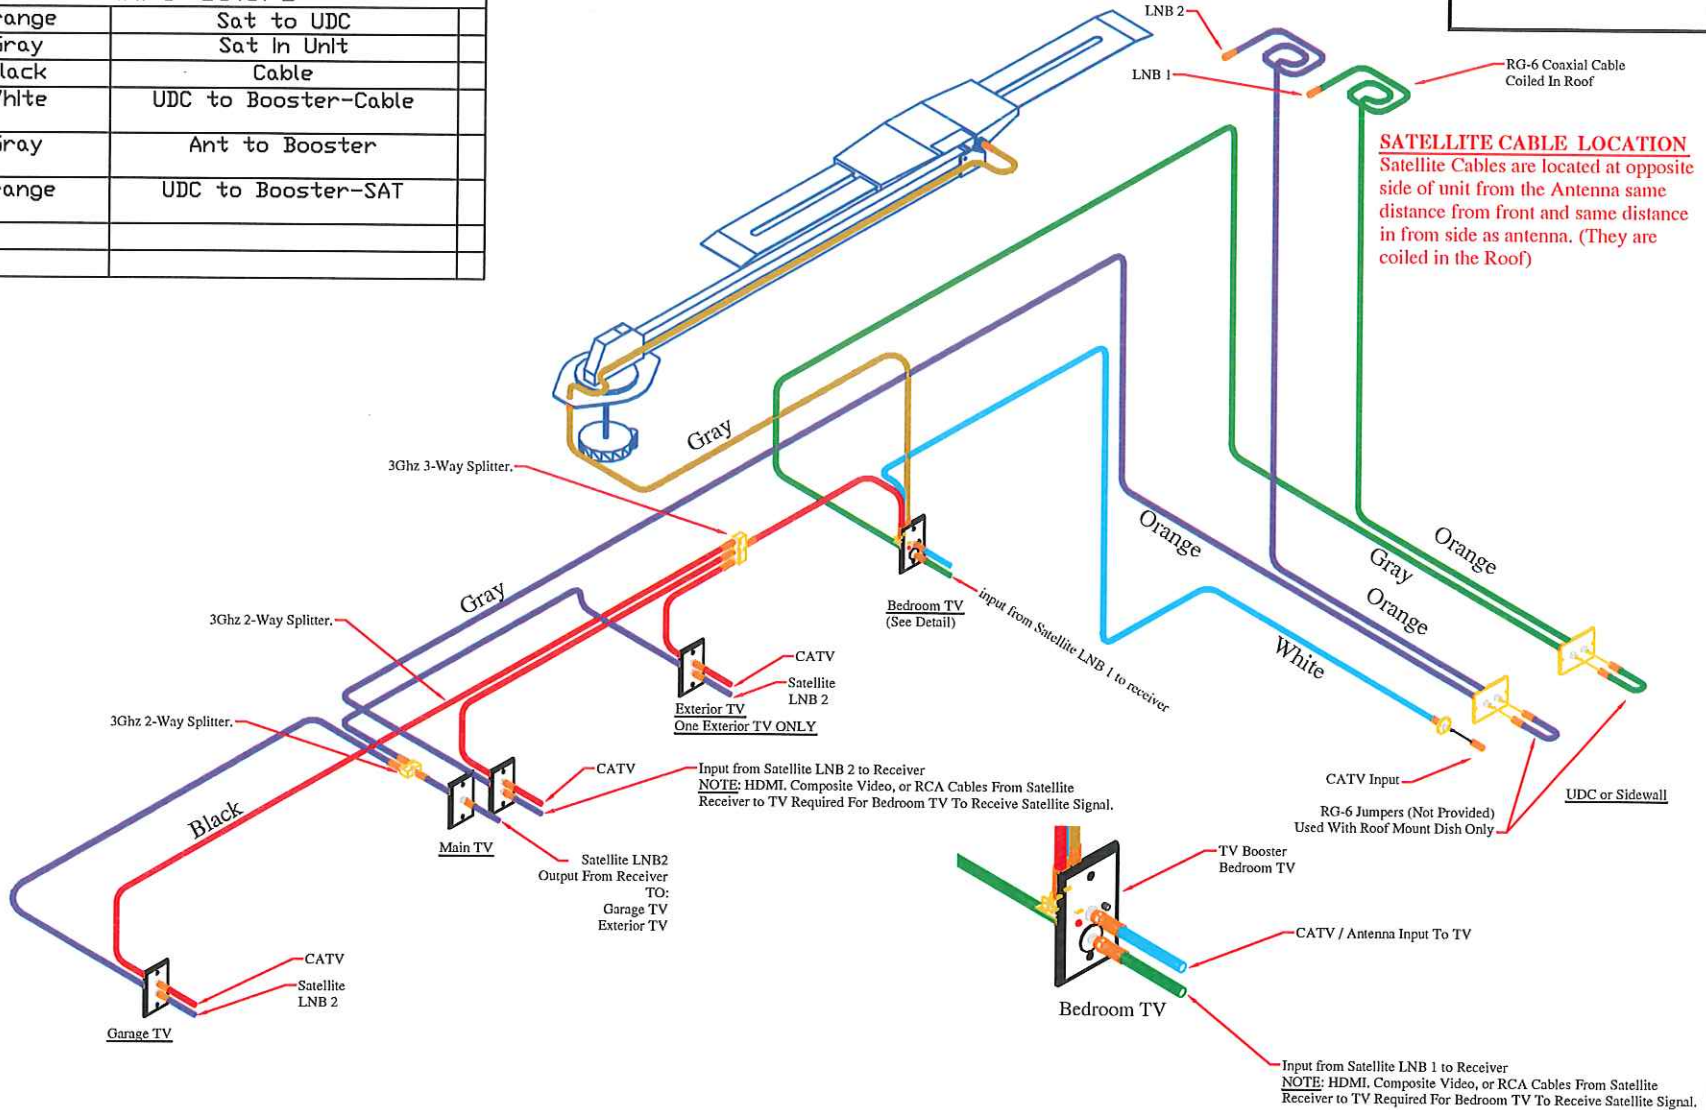

Wire colors	
Orange	Sat to UDC
Gray	Sat In Unit
Black	Cable
White	UDC to Booster-Cable
Gray	Ant to Booster
Orange	UDC to Booster-SAT

Drawing No.

Rev	Description	Date	ECN#	Title:	Date:
				CATV / Satellite TV Coax Cable Schematic Cyclone, Roadwarrior, Torque, Edge	
				File No.	Sheet:
					Drawing No.